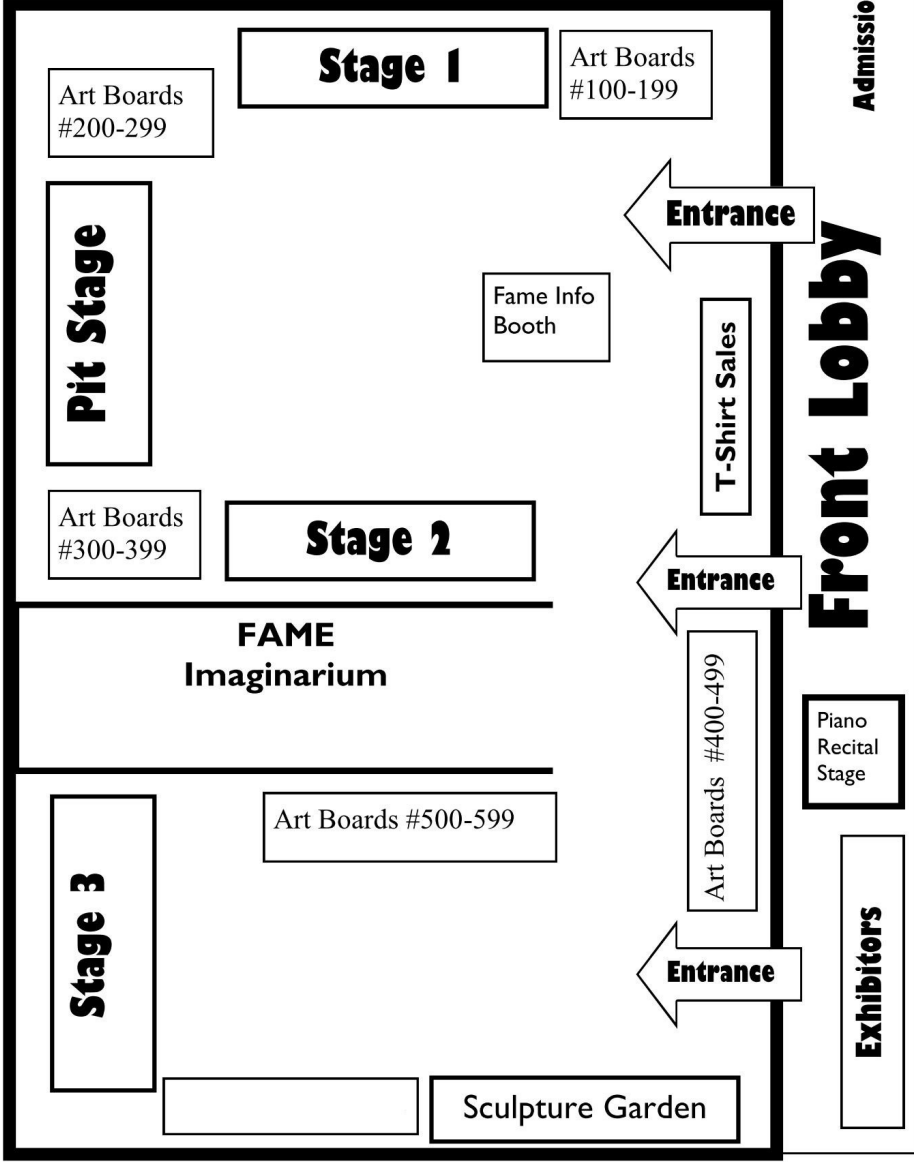

**Fort Wayne Philharmonic
at FAME Celebration of
Youth Concert Hall**

Entrance

Escalators

**Drop off & pick up
performers**

Stage 1

Art Boards
#200-299

Art Boards
#100-199

Pit Stage

Fame Info
Booth

Entrance

T-Shirt Sales

Art Boards
#300-399

Stage 2

Entrance

Art Boards #400-499

Piano
Recital
Stage

**FAME
Imaginarium**

Stage 3

Art Boards #500-599

Entrance

Exhibitors

Sculpture Garden

Admissions

Front Lobby